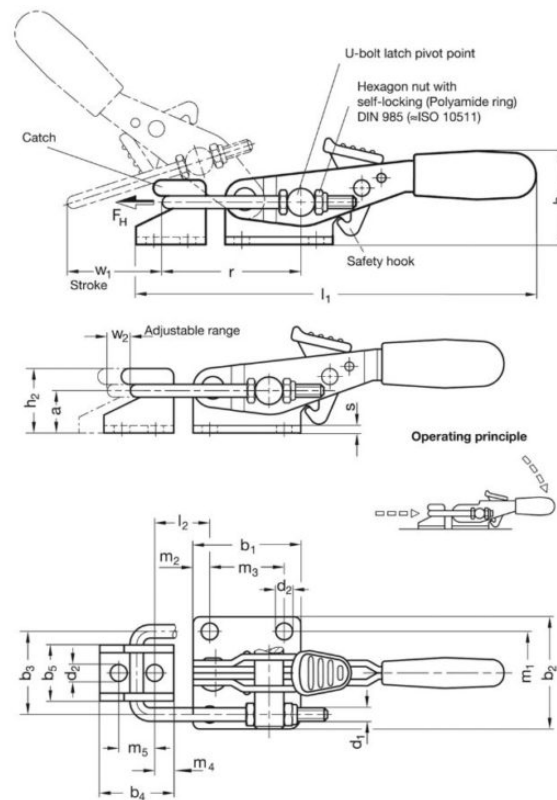

Article number: 208513320T6
 Description: E+G Klee latch clamp
 GN 851.3-320-T6, w.hook w.catch
 Note: w.hook w.catch

Measures

1 = M6	h1 = 45	m5 = 14.3
a = 16	h2 = 25	Power = 3200
b1 = 40	l1 = 166	r = 54
b2 = 44	L2 = 20	s = 3
b3 = 32	m1 = 32	Size = 320
b4 = 28	m2 = 10.5	w1 = 35
b5 = 22	m3 = 19	w2 = 13
d2 = 6.5	m4 = 7	